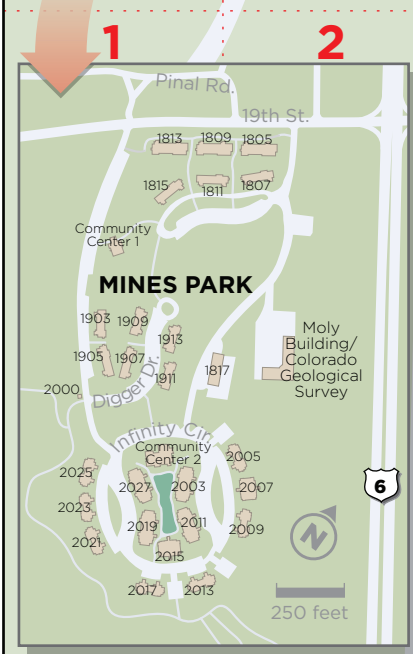

Campus Map 2017-2018

- Information
- Emergency Phones
- Dining
- Pedestrian Plaza

Destinations		
J6 Hill Hall (HH)	F8 Timberline 2 (8S)	F5
H7 International Programs (in Student Center)	G5 Unit Operations Lab	H7
J6 Intramural Fields (IM)	F-G-H-I-14 Wellness Center, W. Lloyd Wright Student (WC)	I4
G6 Kafadar Commons	G7 Women in Science, Engineering and Mathematics (WISEM)	I6
I5 Library, Arthur Lakes (LB)	E6	
G5 Lock Shop (S3)	F5	
H6 Marquez Hall (MZ)	G-H8 Athletics	
I5 McBride Honors (ZS)	H6 Harold M. & Patricia M. Korell Athletic Center	C4-5
H8 Mines Market Dining (in Elm Residence Hall)	I5 Jim Darden Baseball Field	B2
K4 Military Science (ZK)	I5 Lockridge Arena (in Student Recreation Center)	H5
F7 Moly Building (MB)	E5 Marv Kay Stadium at Harry D. Campbell Field	B-C4-5
inset Multicultural Engineering Program/MEP (ZL)	inset Softball Field	B1
E7 Music Program	F5 Steinbauer Fieldhouse (FH)	E6
H5 Outdoor Recreation (in Student Recreation Center)	K4 Stermole Soccer Stadium	B3
G7 Parking Services (in Facilities Management)	H5 Stermole Track & Field Complex and Crouch Field	C2-3
E4 Periodic Table Food Court (in Student Center)	E5 Events Complex	E6
F8-9 Pines-Physics (6S)	G5 Volk Gymnasium (GY)	
F9 President's Residence (ZI)	F5	
E5 Public Safety/Police (ZJ)	I6 Residence Life	
E5 Robotics Maker Space	K3 Aspen Hall (Z2)	I4
E5 Starzer Welcome Center - Campus Tours and	J7 Bradford Hall (BR)	F5
D-E4 Information (WA)	J6 Elm Residence Hall and Mines Market Dining (EL)	I5
E5 Stratton Hall (SH)/Stratton Commons	J6 Maple Hall (MP)	I6
G8 Student Activities Office (in Student Center)	F7 Mines Park	inset
E5 Student Center, Ben H. Parker (SC)	G5 Morgan Hall (MO)	F5
E5 Student Recreation Center (RC)	G5 Randall Hall (RA)	G5
F6 TEAM-UP (ZH)	H5 Thomas Hall (TH)	F5
F6 Timberline 1 (7S)	I6 Weaver Towers (WT)	I-J5
	F5	

*under construction
Map by Paul Horn