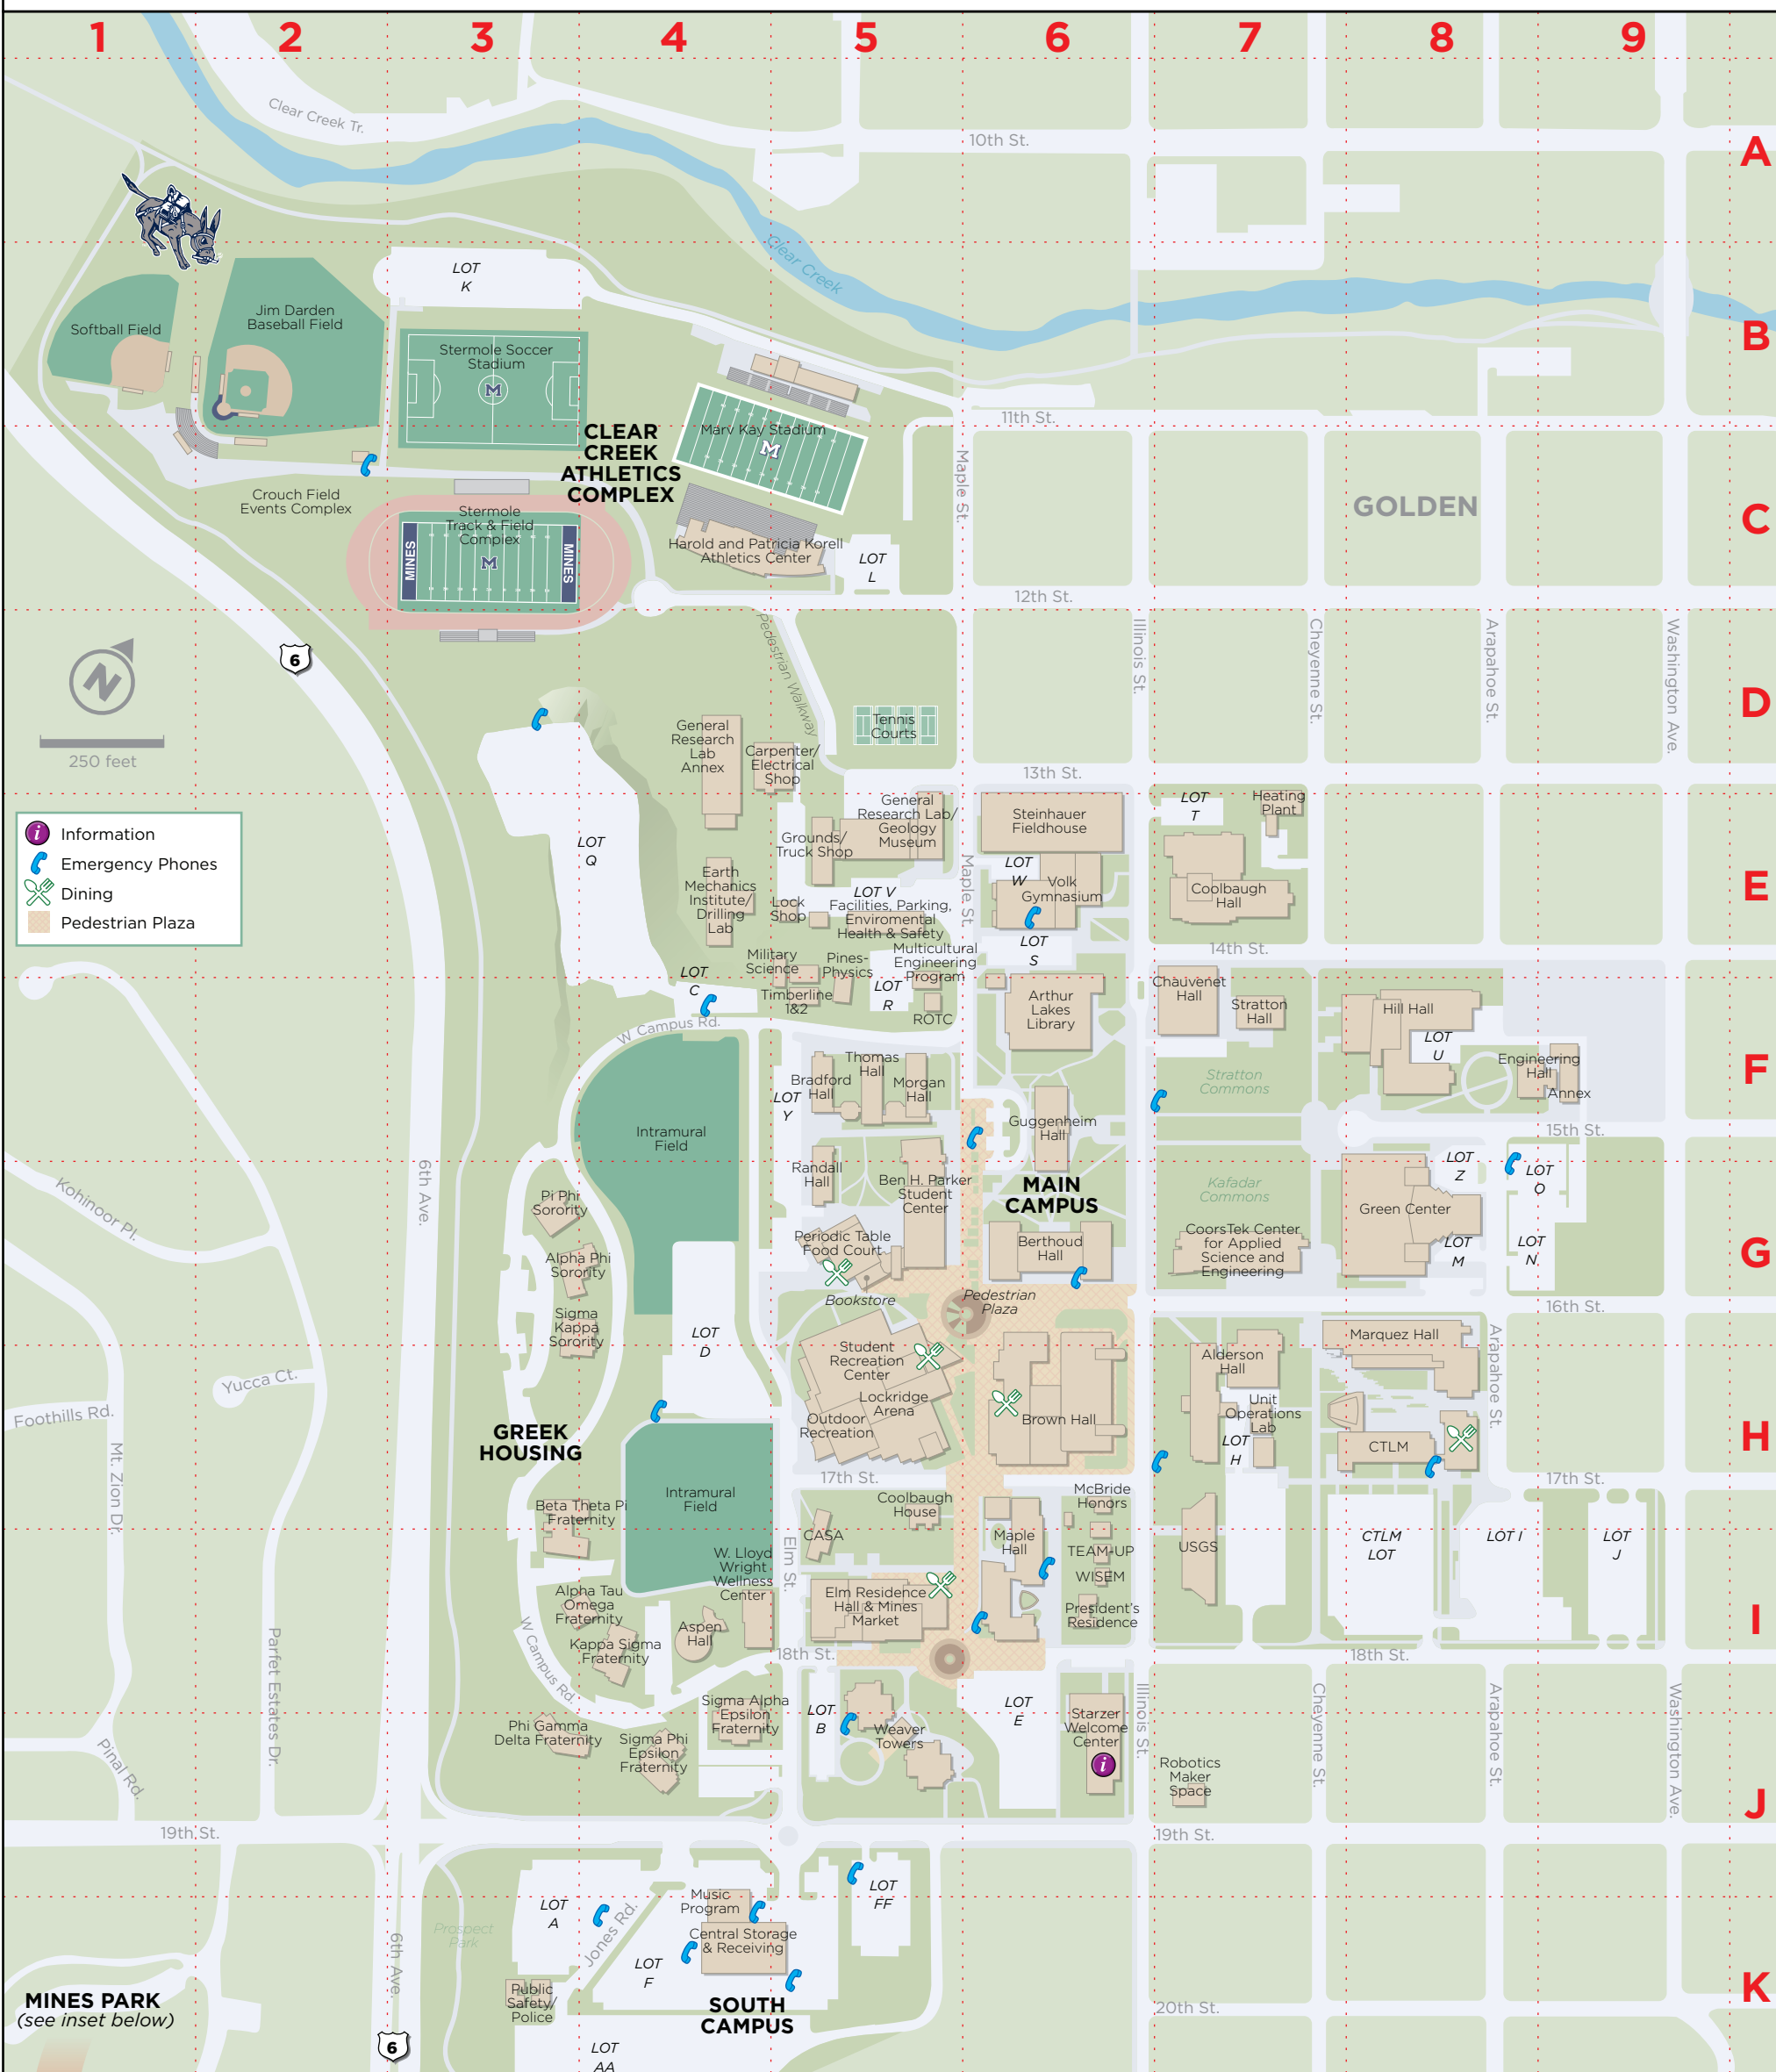

Campus Map 2017-2018

- Information
- Emergency Phones
- Dining
- Pedestrian Plaza

Destinations		
J6 Hill Hall (HH)	F8 Timberline 2 (8S)	F5
H7 International Programs (in Student Center)	G5 Unit Operations Lab	H7
J6 Intramural Fields (IM)	F-G-H-I-14 Wellness Center, W. Lloyd Wright Student (WC)	I4
G6 Kafadar Commons	G7 Women in Science, Engineering and Mathematics (WISEM)	I6
I5 Library, Arthur Lakes (LB)	E6	
G5 Lock Shop (S3)	F5	
H6 Marquez Hall (MZ)	G-H8 Athletics	
I5 McBride Honors (ZS)	H6 Harold M. & Patricia M. Korell Athletic Center	C4-5
H8 Mines Market Dining (in Elm Residence Hall)	I5 Jim Darden Baseball Field	B2
K4 Military Science (ZK)	I5 Lockridge Arena (in Student Recreation Center)	H5
F7 Moly Building (MB)	E5 Marv Kay Stadium at Harry D. Campbell Field	B-C4-5
inset Multicultural Engineering Program/MEP (ZL)	inset Softball Field	B1
E7 Music Program	F5 Steinbauer Fieldhouse (FH)	E6
H5 Outdoor Recreation (in Student Recreation Center)	K4 Stermole Soccer Stadium	B3
G7 Parking Services (in Facilities Management)	H5 Stermole Track & Field Complex and Crouch Field	C2-3
E4 Periodic Table Food Court (in Student Center)	E5 Events Complex	E6
F8-9 Pines-Physics (6S)	G5 Volk Gymnasium (GY)	
F9 President's Residence (ZI)	F5	
E5 Public Safety/Police (ZJ)	I6 Residence Life	
E5 Robotics Maker Space	K3 Aspen Hall (Z2)	I4
E5 Starzer Welcome Center - Campus Tours and	J7 Bradford Hall (BR)	F5
D-E4 Information (WA)	J6 Elm Residence Hall and Mines Market Dining (EL)	I5
E5 Stratton Hall (SH)/Stratton Commons	J6 Maple Hall (MP)	I6
G8 Student Activities Office (in Student Center)	F7 Mines Park	inset
E5 Student Center, Ben H. Parker (SC)	G5 Morgan Hall (MO)	F5
E5 Student Recreation Center (RC)	G5 Randall Hall (RA)	G5
F6 TEAM-UP (ZH)	H5 Thomas Hall (TH)	F5
F6 Timberline 1 (7S)	I6 Weaver Towers (WT)	I-J5
	F5	

*under construction
Map by Paul Horn